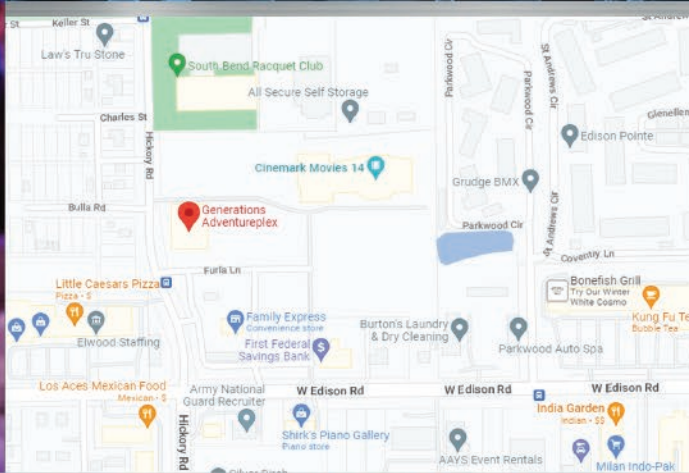

WE HAVE THE SPACE, THE FOOD,
THE BUILT IN FUN

GENERATIONS — ADVENTUREPLEX —

GENERATIONS — ADVENTUREPLEX —

**1018 W. EDISON ROAD,
MISHAWAKA, IN 46530
574-855-1095**

**CONVENIENTLY LOCATED WITH
AMPLE PARKING SPACES.**